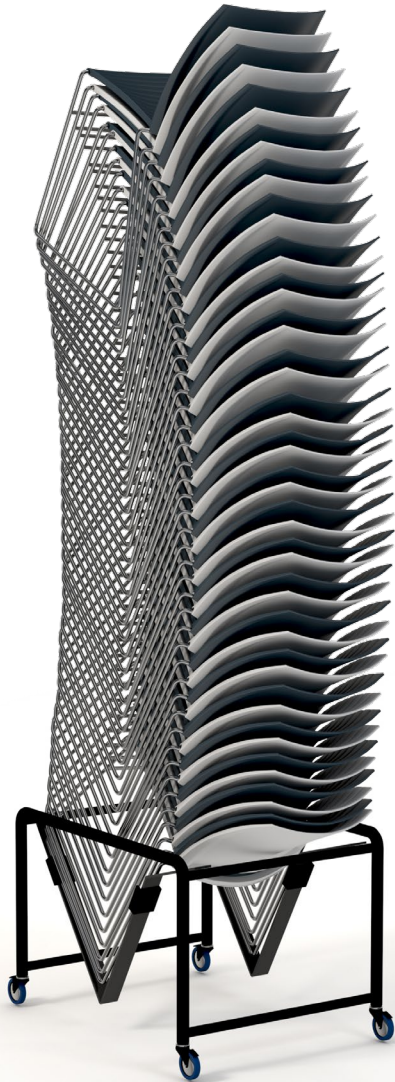

DOLLY STACKS UP TO 45 HIGH ON SLED BASE