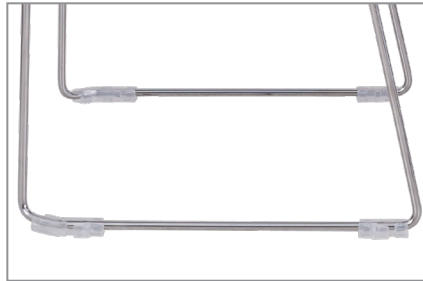

**Glides**

Factory installed self leveling steel glides on 4-leg models.

**Stacking**

- Sled Base:** all poly ON FLOOR: **8 high**
- Sled Base:** with upholstered seat ON FLOOR: **5 high**
- Sled Base:** all poly ON DOLLY: **45 high**
- Sled Base:** with upholstered seat ON DOLLY: **25 high**
- 4-Leg Base:** all poly ON FLOOR: **8 high**
- 4-Leg Base:** with upholstered seat ON FLOOR: **6 high**
- 4-Leg Base:** all poly ON DOLLY: **25 high**
- 4-Leg Base:** with upholstered seat ON DOLLY: **15 high**
- Bar Stools:** all models ON FLOOR: **4 high**

**Underseat**

Plastic underseat to protect upholstery is standard

**OPTIONS**

- CODE: GWB - Basket (Removable Type) (For use on Gobi sled only)
- CODE: GRG - Poly Glides (4 Leg)
- CODE: GPG - Clear Plastic Glides (Sled Base)
- CODE: GSG - Sled Base Ganging Device
- CODE: SF - Powder Coat Finish
- CODE: FR - CAL 133 (TB 133) Fire Retardant
- CODE: MBC - Moisture Barrier Chair
- CODE: SH - Specialty Height (25-29") Metal 4 Leg Only

Optional Poly Glides

Optional Clear Plastic Glides

Optional Ganging Device Clear Plastic

4 LEG

HORIZONTAL CHANNELING DETAIL  
SEAT & BACK

SLED BASE

UPHOLSTERED SEAT DETAIL

DIMENSIONS	sled base	sled base dolly
Seat Width:	17"	-
Seat Depth:	19"	-
Seat Height:	18"	-
Overall Height:	33"	22"
Overall Width:	22"	26"
Overall Depth:	19"	36.5"
Qty./Wt. per carton:	3 ea./48 lbs.	1 ea./62 lbs.

SLED BASE  
STACKS UP TO 45 HIGH ON DOLLY

UPHOLSTERED SEAT

**MODEL / DESCRIPTION / LIST PRICING**

**7330** Sled Base

Chair  
\$439

SLED BASE STACKS 45 HIGH ON DOLLY

**7330-U** Sled Base - Upholstered Seat

COM Yardage: 0.75 Yard