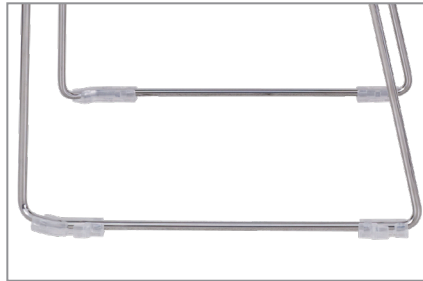

Glides

Factory installed self leveling steel glides on 4-leg models.

Stacking

- Sled Base:** all poly ON FLOOR: **8 high**
- Sled Base:** with upholstered seat ON FLOOR: **5 high**
- Sled Base:** all poly ON DOLLY: **45 high**
- Sled Base:** with upholstered seat ON DOLLY: **25 high**
- 4-Leg Base:** with arms ON FLOOR AND DOLLY: **5 high**
- 4-Leg Base:** all poly ON FLOOR: **8 high**
- 4-Leg Base:** with upholstered seat ON FLOOR: **6 high**
- 4-Leg Base:** all poly ON DOLLY: **25 high**
- 4-Leg Base:** with upholstered seat ON DOLLY: **15 high**
- Bar Stools:** all models ON FLOOR: **4 high**

Underseat

Plastic underseat to protect upholstery is standard

OPTIONS

- CODE: GWB - Basket (Removable Type) (For use on Gobi sled only)
- CODE: GRG - Poly Glides (4 Leg)
- CODE: GPG - Clear Plastic Glides (Sled Base)
- CODE: GSG - Sled Base Ganging Device
- CODE: SF - Powder Coat Finish
- CODE: FR - CAL 133 (TB 133) Fire Retardant
- CODE: MBC - Moisture Barrier Chair
- CODE: SH - Specialty Height (25-29") Metal 4 Leg Only

Optional Poly Glides

Optional Clear Plastic Glides

Optional Ganging Device Clear Plastic

4 LEG

HORIZONTAL CHANNELING DETAIL  
SEAT & BACK

SLED BASE

UPHOLSTERED SEAT DETAIL

DIMENSIONS	sled base	sled base dolly
Seat Width:	17"	-
Seat Depth:	19"	-
Seat Height:	18"	-
Overall Height:	33"	22"
Overall Width:	22"	26"
Overall Depth:	19"	36.5"
Qty./Wt. per carton:	3 ea./48 lbs.	1 ea./62 lbs.