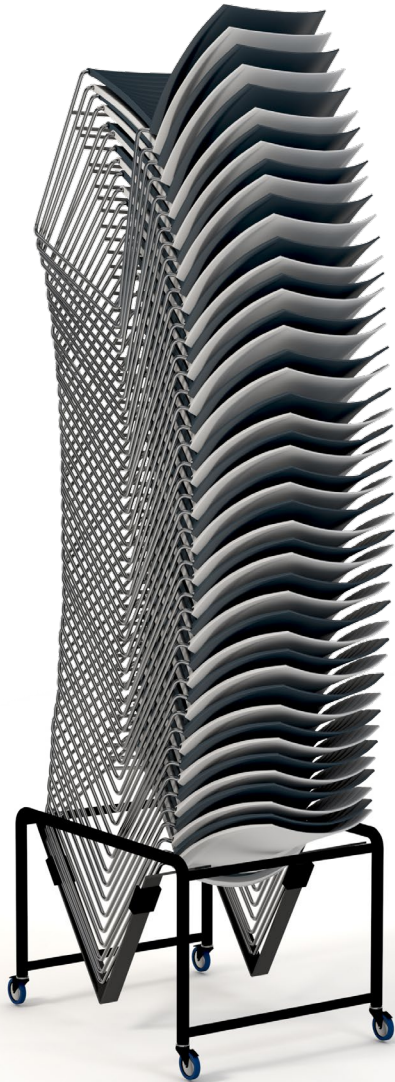

GOBI

The Gobi chair features a two-piece polypropylene shell with a horizontal line textured back and seat with a standard clean out feature. It offers a 4 leg and sled bases in two heights and an optional seat insert for a soft sit. The Gobi is our highest stacking chair on a dolly, up to 45 sled frames. This collection is a win with educational spaces and perfect fit for café areas.

**7342** 4 leg Counter Height (STACKER)

Chair  
\$802

**7342-U** 4 leg Counter Height - Upholstered Seat (STACKER)

COM Yardage: 0.75 Yard

COM	GR1	GR2	GR3	GR4	GR5	GR6	GR7	GR8	GR9	GR10	LEA
\$933	\$999	\$1038	\$1080	\$1124	\$1168	\$1215	\$1264	\$1314	\$1364	\$1418	\$1679

### OPTIONS

Add upcharge to list price and code to model number

GRG	Poly Glides	\$16	
FR	CAL 133 (TB 133) Fire Retardant per yard.	\$128	/yd.
MBC	Moisture Barrier Chair	\$90	ea.

SF	Powder Coat Finsh (Stool)	\$82	
SH	Specialty Height (25-29") Metal 4 Leg Only	\$40	

NOTE: A STACK OF 45 SLED BASE CHAIRS HAVE A HEIGHT OF 84" ON DOLLY  
NOTE: A STACK OF 25 4 LEG CHAIRS HAVE A HEIGHT OF 72" ON DOLLY

4 LEGGED BASE STACKS UP TO 8 HIGH ON FLOOR

DOLLY STACKS UP TO 45 HIGH ON SLED BASE