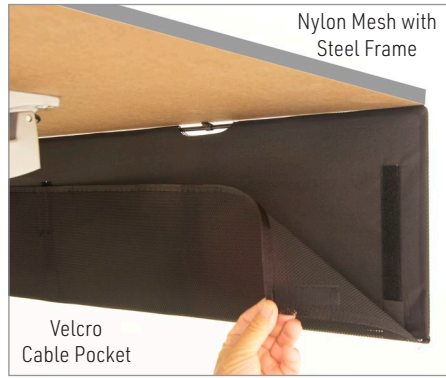

FIXED METAL MODESTY PANEL

Modesty Panels are 9" wide by 48", 60" or 72" in length. Panels attach to underside of table tops with machine screws (no wood screws are used). These stylish metal panels are available in all of our standard powder coat finish colors to complement your space.

MODESTY PANEL | LAMINATE

| Model Number | Panel Size | Shpg. Wght | GRP 2 | GRP 3 |
|--------------|------------|------------|-------|-------|
| RMP36 | 8" X 36" | 32 | \$332 | \$396 |
| RMP42 | 8" X 42" | 38 | \$380 | \$449 |
| RMP48 | 8" X 48" | 42 | \$471 | \$564 |
| RMP60 | 8" X 60" | 47 | \$519 | \$615 |
| RMP72 | 8" X 72" | 49 | \$604 | \$721 |
| RMP84 | 8" X 84" | 54 | \$701 | \$869 |
| RMP96 | 8" X 96" | 59 | \$724 | \$902 |

LAMINATE PANEL EDGES

Group 2

Group 3

FLIP-TOP MESH MODESTY PANEL

Flip Modesty Panels are 10" with a 7" wide mesh cable pocket with Velcro closing strips. Available in 48", 60" or 72" lengths. Flip Modesty Panels are typically used on the Brandon Series folding tables. Panels swing freely and are secured to bottom of table top with clamps. Black is the only color available on mesh flip modesty panels