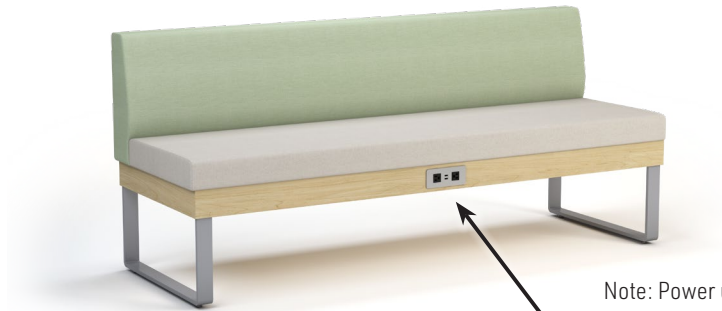

OPTIONS

- CODE: FR - CAL 133 (TB 133) Fire Retardant
- CODE: MB -Moisture Barrier (1"-59"width)
- CODE: MB60 -Moisture Barrier (60"and up)
- CODE: MBB -Moisture Barrier Back-to-Back (1"-59"width)
- CODE: MBB60 -Moisture Barrier Back-to-Back (60"and up)
- CODE: 2FO - Two Fabric Option
- CODE: GD2 - Flat Ganging Device for Soft Seating
- CODE: NP36, NP48, NP60, NP72 - Laminate power panel (also available in Back to Back)

Note: Power unit is not included, sold separately; see accessories