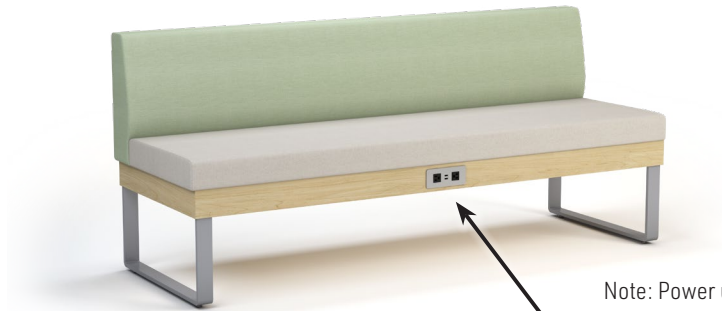

OPTIONS

- CODE: FR - CAL 133 (TB 133) Fire Retardant
- CODE: MB -Moisture Barrier (1"-59"width)
- CODE: MB60 -Moisture Barrier (60"and up)
- CODE: MBB -Moisture Barrier Back-to-Back (1"-59"width)
- CODE: MBB60 -Moisture Barrier Back-to-Back (60"and up)
- CODE: 2FO - Two Fabric Option
- CODE: GD2 - Flat Ganging Device for Soft Seating
- CODE: NP36, NP48, NP60, NP72 - Laminate power panel (also available in Back to Back)

Note: Power unit is not included, sold separately; see accessories