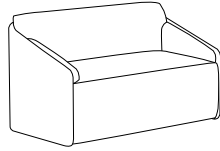

PALERMO

The Palermo lounge and ottoman collection offers a seamless blend of sleek design and luxurious comfort. Featuring an upholstered panel that wraps gracefully around each lounge, the collection creates an inviting, tailored aesthetic. The ottomans, perfectly paired with the lounges, showcase a plush, rounded cushion design that adds a soft, modern touch. Ideal for corporate lounges, lobbies, or collaborative spaces, Palermo elevates interiors with its sophisticated yet approachable style.

LOUNGE

2583

2585

2587

OTTOMAN

2589

2591

2593

ERG
INTERNATIONAL

www.ERGinternational.com