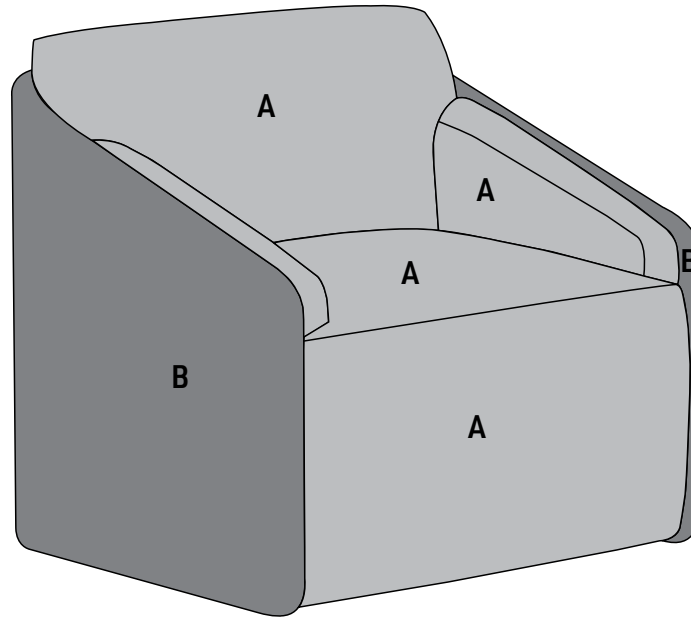

SOFT SEATING	WEIGHT LIMIT
1 Seat	500 lbs.
2 Seat	1000 lbs.
3 Seat	1500 lbs.

**GENERAL SPECIFICATIONS**

**Upholstery**

Seat foam is bonded to all sides of hardwood frame. Seat cushions are 4" graded, high resiliency (H.R.) block foam with seat back 3" H.R. foam, covered entirely with special bonded polyester fiber to protect final upholstery. ERG uses only water-based glues and adhesives in all our upholstery process.

**Glides**

1-3/8" Polyvinlyl glides.

**Frame**

- Multi-ply hardwood
- Tongue and groove construction nailed and glued

**Seat/Foam**

- No-sag springs with interlocking helicoil springs for additional seat and low back support
- High resiliency foam construction throughout
- All foam bonded to frame

**OPTIONS**

---

- CODE: FR - CAL 133 (TB 133) Fire Retardant option
- CODE: MB - Moisture Barrier (1"-59"width)
- CODE: MB60 - Moisture Barrier (60"and up)
- CODE: 2FO - Two Fabric Option

DIMENSIONS	Single Seat	Two Seat	Three Seat
Seat Depth:	21"	21"	21"
Seat Height:	17.5"	17.5"	17.5"
Seat Width:	22"	44"	66"
Arm Height:	25.25"	25.25"	25.25"
Overall Depth:	30.5"	30.5"	30.5"
Overall Width:	31"	52"	74"
Overall Height:	30.5"	30.5"	30.5"
Qty./Wt.:	1 ea./87.5 lbs.	1 ea./112.5 lbs.	1 ea./160 lbs.

SINGLE SEAT LOUNGE SHOWN WITH TWO FABRIC OPTION

**MODEL / DESCRIPTION / LIST PRICING**

**2583** Single Seat Lounge

COM Yardage: 8.5 Yds. / Back: 1.5 Yds. / Seat: 2.5 / Arms 1.5 Yds. pair / Panel: 3 Yd.

COM	GR1	GR2	GR3	GR4	GR5	GR6	GR7	GR8	GR9	GR10	LEA
\$3328	\$3618	\$3708	\$3848	\$3958	\$4098	\$4218	\$4328	\$4408	\$4488	\$4568	\$4683