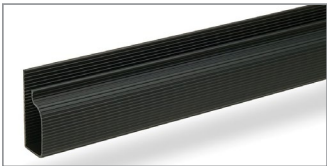

**Round Table Grommet**

- 2 piece unit: cap and liner
- 2.5" inside diameter
- 3" overall diameter

MODEL	LIST PRICE
GR02-B Black Finish	\$94
GR02-S Silver Finish	\$94

**Oval Table Grommet**

- 2 piece unit: cap and liner
- 3.75" x 1.75" inside opening
- 4" x 2" overall

MODEL	LIST PRICE
GR03-B Black Finish	\$128
GR03-S Silver Finish	\$128

**Access Hole**

- For power/data daisy chain
- Available on laminate and upholstered units
- 1.75" diameter opening
- grommet insert (grommet cap if hole exposed)

MODEL	LIST PRICE
Laminate AH-L	\$76
Upholstered AH-U	\$76

**5-Loop Wire Management**

- under table cable grips
- Five loops to organize wires
- black or silver finish

MODEL	LIST PRICE
Black Finish GRIP5-B	\$94 (set of 2)
Silver Finish GRIP5-AL	\$94 (set of 2)

**Cable Channel**

- highly effective plastic channel
- field installed with included tape
- 3 lengths available

MODEL	LIST PRICE
Black Finish JCAB2 (2ft.)	\$61
JCAB3 (3ft.)	\$93
JCAB4 (4ft.)	\$124

**Cable Clip**