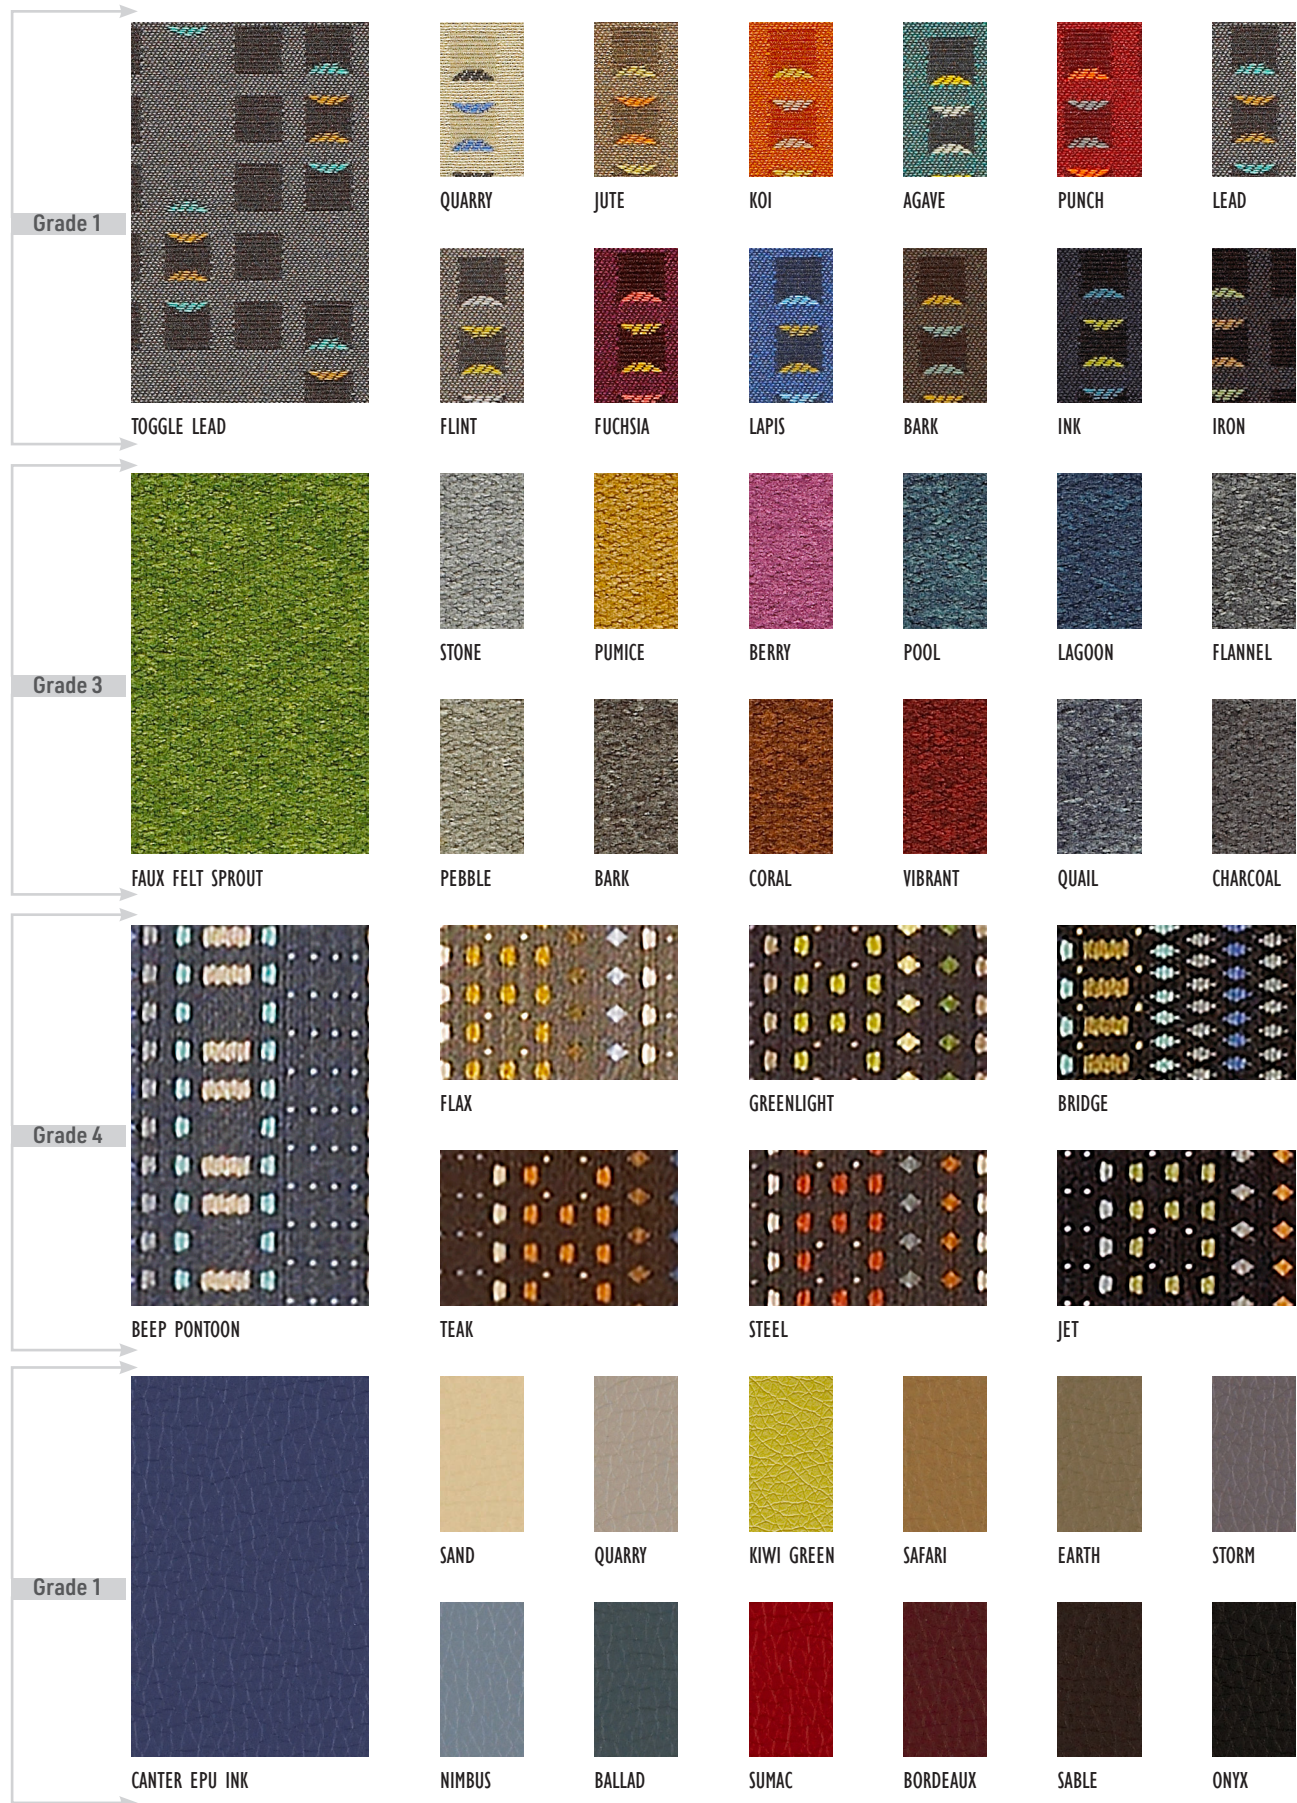

POWDER COAT

black gloss

lt bronze textured

Specifications

Width - Pattern	Fiber Content/Backing	Finish	Abrasion (Wyzenbeek)	Light fastness	Cleaning Code	Approx. Repeats
54" BEEP ▲▲●●●●	50% Post Consumer Recycled Polyester, 50% Polyester Acrylic Backing		70,000 D.R.	(Cl. 4.0) 40 Hrs.	WS	¾" L, 1 ½" W Shown Railroaded
55" BETA ▲▲●●●●	67% Repreve® Recycled Polyester, 33% Polyester Acrylic Backing		190,000 D.R.	(Cl. 4.0) 40 Hrs.	WS	¾" L, ¾" W
54" BOBBY ▲▲●●●●	68% Repreve® Post Consumer Recycled Polyester, 32% Polyester Acrylic Backing		150,000 D.R.	(Cl. 3.5) 40 Hrs.	WS	¾" L, ½" W
54" CANTER EPU ▲▲●●●●	100% EPU Polyurethane Polyester Backing		1,000,000 D.R.	(Cl. 4.0) 200 Hrs.	W BC (4:1)	
59" COVER CLOTH ▲▲●●●●	56% Repreve® Post Consumer Recycled Polyester, 44% Polyester	Crypton® Green	200,000 D.R.	(Cl. 4.0) 40 Hrs.	W BC (10:1)	
54" ENDURANCE EPU ▲▲●●●●	100% EPU Polyurethane Polyester Backing		1,000,000 D.R.	(Cl. 4.0) 200 Hrs.	W BC (4:1)	
56" FAUX FELT ▲▲●●●●	62% Repreve® Post Consumer Recycled Polyester, 38% Polyester	Crypton® Green	75,000 D.R.	(Cl. 4.5) 40 Hrs.	WS BC (10:1)	
56" FLOCK ▲▲●●●●	53% Recycled Polyester, 47% Polyester	Crypton® Green	140,000 D.R.	(Cl. 4.5) 40 Hrs.	W BC (10:1)	
56" LENS ▲▲●●●●	81% Repreve® Post Consumer Recycled Polyester, 19% Recycled Polyester Acrylic Backing		110,000 D.R.	(Cl. 4.5) 40 Hrs.	W	10" L, 7 ½" W
56" LINEUP ▲▲●●●●	100% Post Consumer Recycled Polyester Acrylic Backing		100,000 D.R.	(Cl. 5.0) 40 Hrs.	WS	1 ¾" L, 3 ¾" W
55" PIP ▲▲●●●●	53% Repreve® Recycled Polyester, 47% Polyester Acrylic Backing		200,000 D.R.	(Cl. 4.5) 40 Hrs.	WS	¾" L, ¾" W
54" TOGGLE ▲▲●●●●	100% Post Consumer Recycled Polyester Acrylic Backing		70,000 D.R.	(Cl. 5.0) 40 Hrs.	WS	3 ½" L, 1 ¾" W