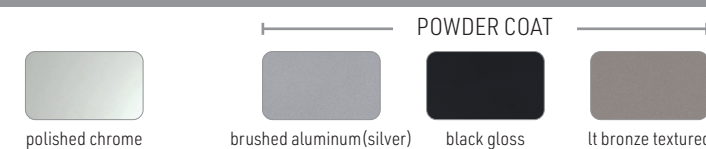

Elliot
6264 Bar Stool \$694
LEGS: STANDARD IN POLISHED CHROME
OPTIONS:
SF Powder Coat Finish \$76

Elliot Poly Shell Colors

Foray
6240 Café Chair \$471
LEGS: STANDARD IN POLISHED CHROME
OPTIONS:
SF Powder Coat Finish \$63

Foray
6242 Bar Stool \$759
LEGS: STANDARD IN POLISHED CHROME
OPTIONS:
SF Powder Coat Finish \$76

Foray Poly Shell Colors

METAL FINISH

METAL FINISH

ORDERING INFORMATION
To Order Please Specify:

- 1) Series Name
- 2) Model Number
- 3) Quantity
- 4) Poly Shell Color
- 5) Metal Leg Finish

ORDERING INFORMATION
To Order Please Specify:

- 1) Series Name
- 2) Model Number
- 3) Quantity
- 4) Poly Shell Color
- 5) Metal Leg Finish

Gobi
7336 Stacking Chair \$476
LEGS: STANDARD IN POLISHED CHROME
OPTIONS:
SF Powder Coat Finish \$63