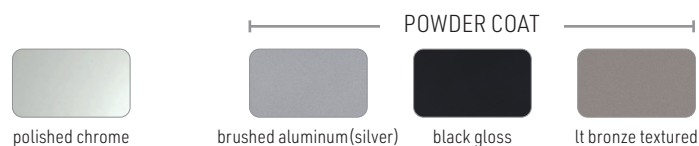

BASE: STANDARD IN POLISHED CHROME

SF	Powder Coat Finish	\$77
----	--------------------	------

Flight | Casters & Flip Top

Model Number	TableTop Size	Base Spread	GRP	
			GRP 2	GRP 3
FT1860FC	18X60	2-22T	\$1384	\$1550
FT1872FC	18X72	2-22T	\$1602	\$1781
FT2460FC	24X60	2-22T	\$1462	\$1653
FT2472FC	24X72	2-22T	\$1688	\$1895
FT3060FC	30X60	2-22T	\$1524	\$1738
FT3072FC	30X72	2-22T	\$1761	\$1993

BASE: STANDARD IN BRUSHED ALUMINUM

METAL FINISH

3 MM PVC EDGES

PVC SOLID COLORS

PVC WOOD COLORS

- » Select from the product series listed in this book to find specific models available "ONLY" in the ERG Quick ship program.
- » Orders for product on ERG Quick ship must clearly state: QUICK SHIP (please print on first line of order).
- » Choose from only the fabrics, laminates, edges and wood/metal finish colors listed in this book.
- » Quick ship products ship within 30/20 business days of receipt of a clean, credit approved purchase order.
Transit time not included in the 15 days, FOB - Oxnard, CA
- » Lead-times will be acknowledged from the date orders are determined to be "clean".
- » Once order has been entered, changes are not allowed under any circumstances.
- » ERG International offers a FREE FREIGHT PROGRAM. Freight is free of charge on all orders over \$7,000 list.
Orders under \$7,000 list will have a flat freight fee of \$195.