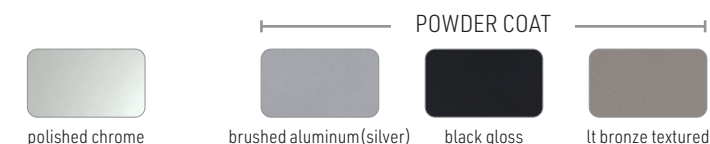

LEGS: STANDARD IN POWDER COAT
OPTIONS:

PC	Polished Chrome Finish	\$34	ea.
WOD	Solid Maple Wood Legs	\$32	ea.
CAS3	3" Casters	\$34	ea.

MAX QUANTITY 8

Raven

8326 22" Single Seat Backless Unit

GR2	GR4	GR5	GR6	GR7
\$1664	\$1923	\$2063	\$2203	\$2339

LEGS: STANDARD IN POWDER COAT
OPTIONS:

PC	Polished Chrome Finish	\$34	ea.
WOD	Solid Maple Wood Legs	\$32	ea.
CAS3	3" Casters	\$34	ea.

WOOD STAINS

METAL FINISH

WOOD STAINS

METAL FINISH

ORDERING INFORMATION

To Order Please Specify: