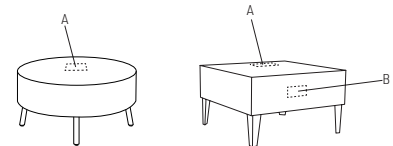

OPTIONS

Add upcharge to list price and code to model number

2LC	2 Color Laminate option	$171	per top
STH	Special Table Height (Less Than 17")	$197	per table
PC	Polished Chrome Legs	$47	ea.

WDL	Metal/Wood Legs	$47	ea.
WDL-C	Chrome/Wood Legs	$82	ea.
GD1	Ratchet Ganging Device for Soft Seating	$116	per pair