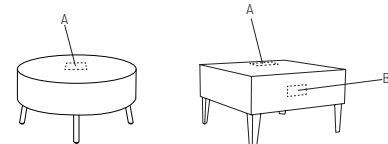

TRENO | OCCASIONAL | WEDGE

WEDGE

Model Number	Table Top Size	Legs	Table Height	Shipping Weight.	LAMINATE	VENEER
TR20W	20° wedge	4 legs	16"	30 lbs.	\$1705	\$1788

Note: TR1426 & TR20W are Online Tables

Please specify placement of electrical box for upholstered units or occasional tables
On rectangular coffee tables, please specify electrical placement on long side or short side