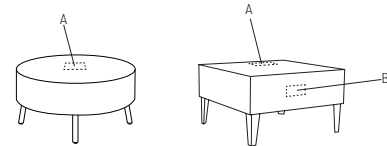

TRENO | OCCASIONAL | WEDGE

WEDGE

Model Number	Table Top Size	Legs	Table Height	Shipping Weight.	LAMINATE	VENEER
TR20W	20° wedge	4 legs	16"	30 lbs.	\$1705	\$1788

Note: TR1426 & TR20W are Online Tables

Please specify placement of electrical box for upholstered units or occasional tables  
On rectangular coffee tables, please specify electrical placement on long side or short side