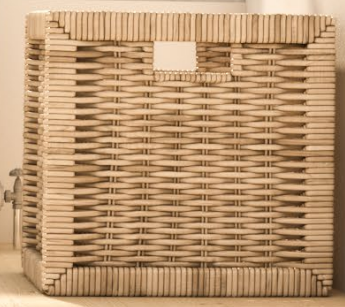

# CHARLOTTE

**ERG**  
INTERNATIONAL

# CHARLOTTE

The Charlotte lounge chair is an impressive sit with a soft wing back look, that allows a fully closed back or an open back with a cleanout. The back design is derived of soft contours and subtle stitching details accompanied with a generous seat. The Charlotte offers three attractive base designs, the metal wire frame that wraps around and gently hugs the back for a modern glance, the 4 Star steel base that allows mobility with the auto-return and the wood post legs that adds warmth to this classic look.