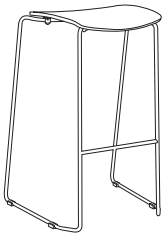

# MORGAN

The Morgan stool offers a modern looking saddle seat on a sleek base. It offers three seat options: wood seat, wood seat with fabric seat insert, and a fully upholstered seat. With its streamlined look Morgan is great for café dining area, casual meeting, huddle areas and other types of gathering spaces.